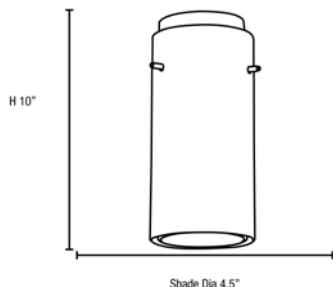

Product Dimensions

Fixture		Canopy	
Length ::	N/A	Length ::	N/A
Width ::	N/A	Width ::	N/A
Diameter ::	N/A	Diameter ::	N/A
Extension ::	N/A	Height ::	1.25"
Height ::	10"		
Overall Height ::	12-55"		

Technical Specifications

Specifications

Frame Material :: Metal
 Diffuser Material :: Glass
 Voltage :: 120v
 Lamping Type :: Replaceable LED
 Lamping Base :: E-26
 Lamp Quantity :: 1
 Lamp Wattage :: 10 W
 Total Wattage :: 10w
 Lamps Included :: Yes
 J-Box Type :: Standard

Photometrics

CCT :: 3000
 CRI :: N/A
 Wattage :: 10w
 Nominal Lumens :: 800Lm
 Delivered Lumens :: N/A

Recommended Dimmers

(ELV) LUTRON Skylark SELV-300P; (MLV) COOPER Aspire 9530SW; (TRIAC) LEGRAND Titan CD703-PW

Additional Items :: 0

Line Drawing #1

Line Drawing #2

Image Not Available

IES File

Image Not Available

Toll Free 800-828-5483 • www.AccessLighting.com

14410 Myford Road, Irvine, CA 92606