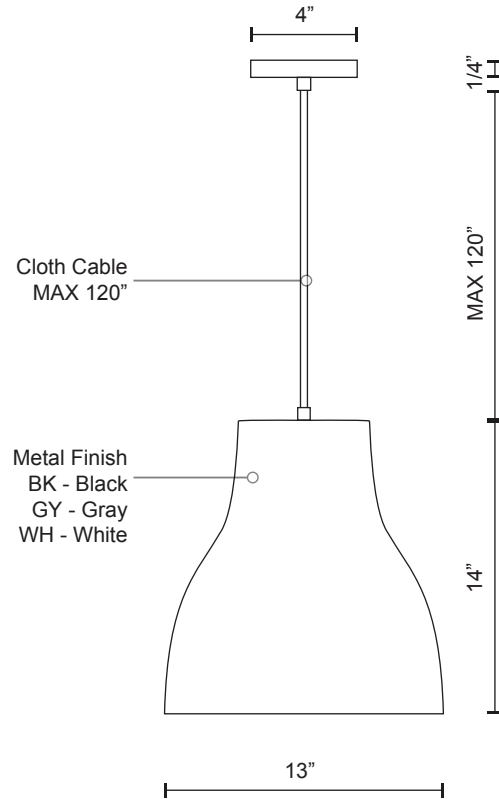

494213

Specification Sheet

Pendant

BK - Black

WH - White

GY - Gray

PROJECT						
DATE		TYPE				
Voltage	Watt	LED Lumens	Delivered Lumens	Finish(es)	Color Temp	N/A
120V	1 x 60W*	N/A	N/A	BK - Black	CRI(Ra)	N/A
120V	1 x 60W*	N/A	N/A	GY - Gray	Dimming	N/A
120V	1 x 60W*	N/A	N/A	WH - White	Rated Life	N/A

*Preliminary figures

Product Descriptions

Single lamp pendant with tapered aluminum shade showcasing powder-coated finishes. Exterior shade colors are either black, gray or white with matte white interior. Suspended by cloth cable to a maximum 120" length. Available in 3 sizes.

Product Details

UL Listed.

5-years warranty.

Complete warranty terms located at:

www.kuzcolighting.com/warranty

Lamp type incandescent with E26 medium base bulb (bulb not included).

Canopy dimensions:

D: 4"; H: 1/4"