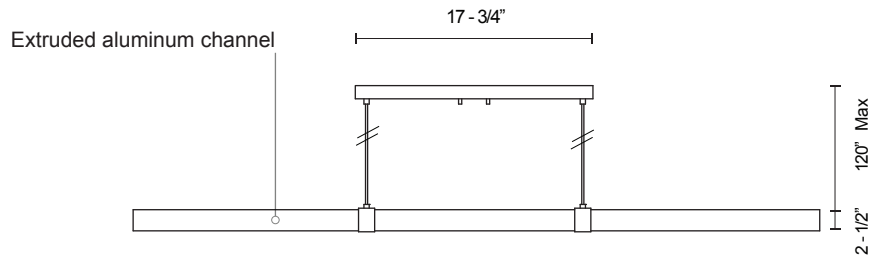

*Preliminary figures