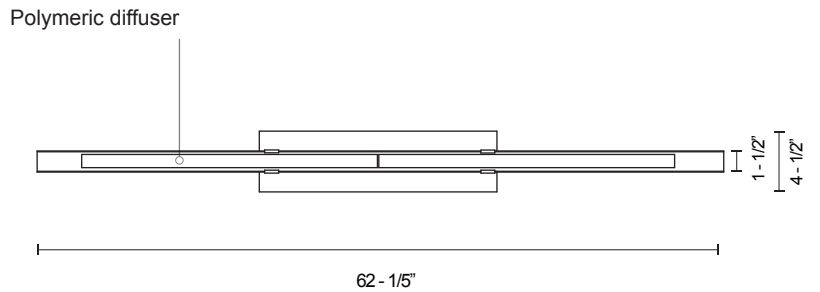

*Preliminary figures