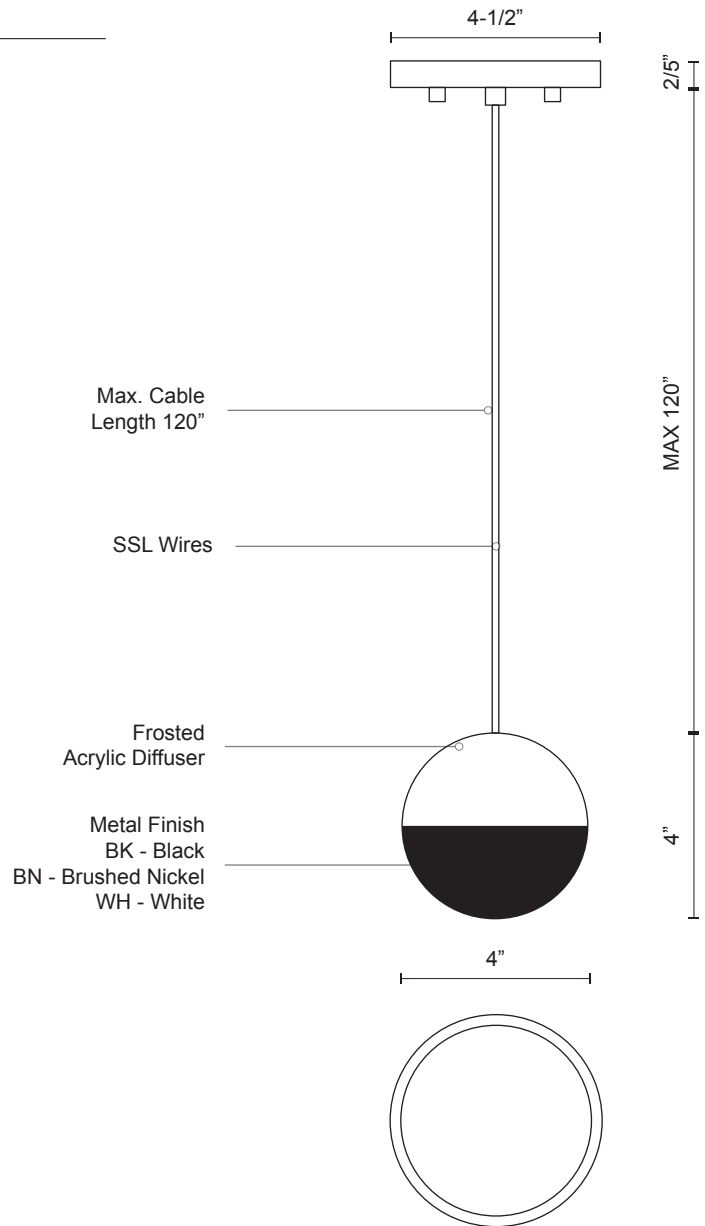

*Subject to testing confirmation