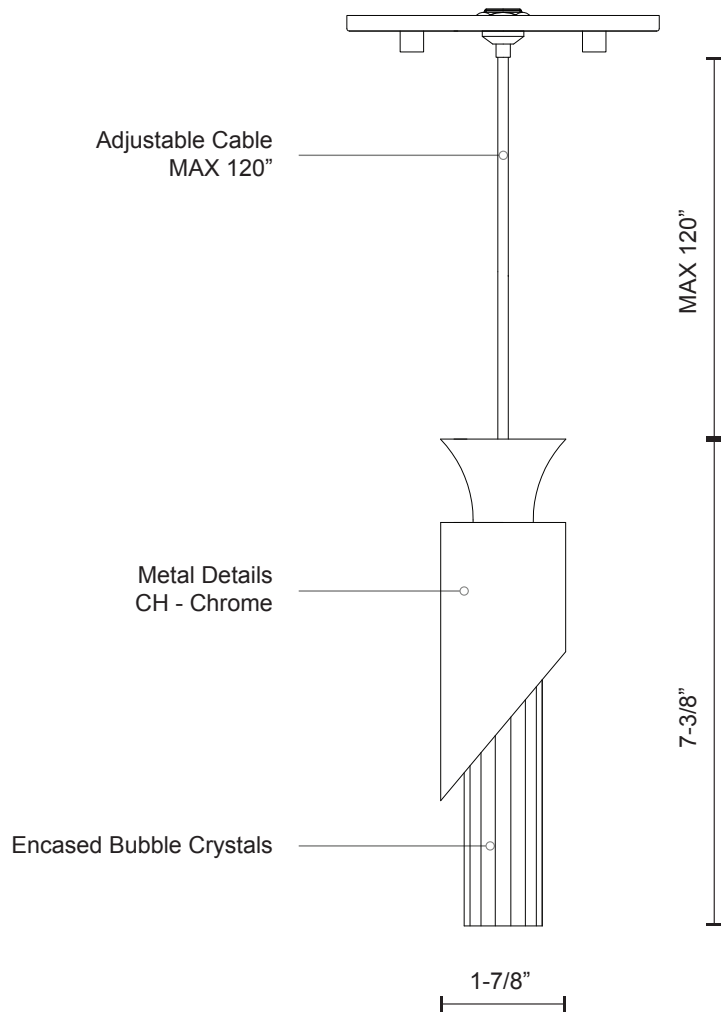

PD54404-CH

SPECIFICATION SHEET

PROJECT	
DATE	TYPE

Sophisticated LED technology meets brilliant modern pendant

- Clear encased bubble crystal cylinder with asymmetric cover
- Chrome metal details
- Dimmable with ELV dimmer (Not included)
- 120V

Color Temp 3000K
CRI (Ra) >80
Dimming 100% - 10%
Rated Life 50,000 hours

Voltage	Watt	LED Lumens	Delivered Lumens	Finish(es)
120V	9W	600lm*	290lm*	CH - Chrome

*Subject to testing confirmation